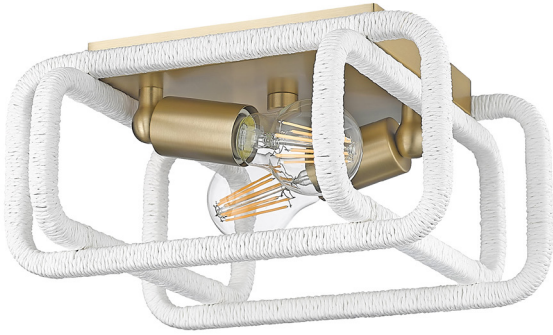

CAMDEN

6085-FM BCB-WR
UPC: 844375104112
2-Light Flush Mount

The Wry Lighting Camden 2-light Flush Mount in Brushed Champagne Brass features coastal elegance with a unique design, perfect for any low ceiling area.

Fixture Finish:	Brushed Champagne Brass	
Glass/Shade Finish:	Bleached White Raphia Rope	
Materials:	Steel	Rope
Fixture Width:	11.5"	29.21cm
Fixture Height:	6"	15.24cm
Fixture Depth:	11.5"	29.21cm
Glass/Shade Diameter:	0"	0cm
Glass/Shade Height:	0"	0cm
Canopy/Backplate:	8"W x 1"H x 6.5"D	20.32cm W x 2.54cm H x 16.51cm D
Chain:	NA	NA
Rod:	NA	NA
Wire:	8"	20.32cm
Bulb Type:	Incandescent, Type A	
Wattage:	2 x 60W(M)	
Voltage:	120	
Install Position:	NA	
Approved Location:	Damp Location	

Sloped Ceiling:	No
ADA:	No
Close-to-ceiling:	Yes
Bulbs Included:	No
Dimmable:	Yes

- An airy, open frame wrapped in natural raphia creates a relaxed, textural, and breezy Coastal feel.
- Ideal for low ceilings in hallways, closets, laundry areas, bathrooms, and more — compact design meets wide illumination.
- Handwoven Raphia Rope: The fixture features elements handwoven from natural Raphia rope, adding an intricate, organic texture that provides warmth and depth.