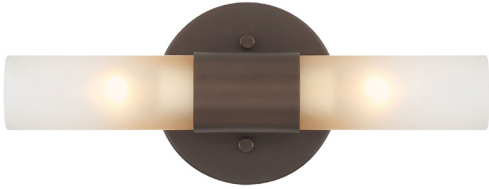

LYSSNA CIRKEL

5803-2W MDB-EBO

UPC: 844375120358

2-Light Wall Sconce

The Wry Lighting Lyssna Cirkel 2-light Wall Sconce in Oil Rubbed Bronze combines modern elegance with a bronze finish and glass shades, enhancing hallways and living spaces with cozy ambiance.

Fixture Finish:	Modern Bronze	
Glass/Shade Finish:	Etched Bronze Ombre	
Materials:	Steel	Glass
Fixture Width:	4.88"	12.4cm
Fixture Height:	12.5"	31.75cm
Fixture Depth:	3.5"	8.89cm
Glass/Shade Diameter:	2"	5.08cm
Glass/Shade Height:	5.75"	14.61cm
Canopy/Backplate:	4.88"W x 4.88"H x 0.75"D	12.4cm W x 12.4cm H x 1.91cm D
Chain:	NA	NA
Rod:	NA	NA
Wire:	8"	20.32cm
Bulb Type:	Incandescent, Type B	
Wattage:	2 x 60W(C)	
Voltage:	120	
Install Position:	Reversible - Vertical/Horizontal	
Approved Location:	Damp Location	

Sloped Ceiling:	No
ADA:	Yes
Close-to-ceiling:	No
Bulbs Included:	No
Dimmable:	Yes

- A clean, architectural composition of sleek, geometric, and linear forms defines this Modern collection.
- Enhance hallways, stairways, and bathrooms — or add cozy ambiance in bedrooms, dining rooms, and entry points.
-