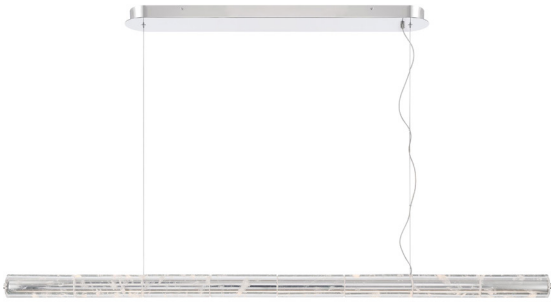

# CRYSTALLO

3726-LP64 PN-CY

UPC: 844375000247

64" LED Linear Pendant

The Golden Lighting Crystallo Integrated LED Island Light combines modern and glam design with a polished nickel finish and a crystal shade, creating a captivating illumination that elevates kitchens and dining areas.

Fixture Finish:	Polished Nickel	
Glass/Shade Finish:	Cloudy Crystal	
Materials:	Aluminum,Steel	Crystal
Fixture Width:	64.38"	163.53cm
Fixture Height:	2.75"	6.99cm
Fixture Depth:	2.75"	6.99cm
Glass/Shade Diameter:	0"	0cm
Glass/Shade Height:	0"	0cm
Canopy/Backplate:	35.38"W x 4.75"H x 1.63"D	89.87cm W x 12.07cm H x 4.14cm D
Chain:	NA	NA
Rod:	NA	NA
Wire:	10'	3.05m
Bulb Type:	LED 1 x 50W	
Wattage:	1 x 50W (LED)	
Voltage:	120	
Install Position:	NA	
Approved Location:	Damp Location	

Sloped Ceiling:	Yes
ADA:	No
Close-to-ceiling:	No
Bulbs Included:	Yes
Dimmable:	Yes

- Crafted from solid ice crystal, the fixture provides a luxurious, opulent, and dazzling sparkle that defines the Glam aesthetic.
- Tailored for kitchen islands — these multi-light fixtures deliver both utility and modern flair.
- 