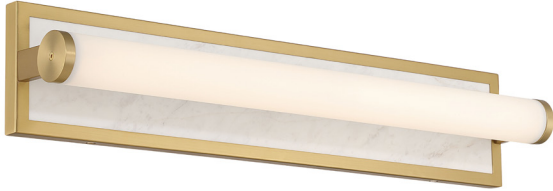

# STRATUM

1672-BA24 BCB-JW  
UPC: 844375001503  
24" LED Bath Bar

The Stratum 24" Vanity features a Brushed Champagne Brass finish with a Jazz White Marble backplate and integrated LED lighting, offering refined architectural style and flattering task illumination for bathrooms.

Fixture Finish:	Brushed Champagne Brass	
Glass/Shade Finish:	Jazz White	
Materials:	Aluminum,Steel	Marble
Fixture Width:	25.25"	64.14cm
Fixture Height:	5.25"	13.34cm
Fixture Depth:	4"	10.16cm
Glass/Shade Diameter:	23.75"	60.33cm
Glass/Shade Height:	3.88"	9.86cm
Canopy/Backplate:	25.25"W x 5.25"H x 1"D	64.14cm W x 13.34cm H x 2.54cm D
Chain:	NA	NA
Rod:	NA	NA
Wire:	27.5"	69.85cm
Bulb Type:	LED 1 x 16W	
Wattage:	1 x 16W (LED)	
Voltage:	120	
Install Position:	Reversible - Vertical/Horizontal	
Approved Location:	Damp Location	

Sloped Ceiling:	No
ADA:	Yes
Close-to-ceiling:	No
Bulbs Included:	Yes
Dimmable:	Yes

- A streamlined linear design featuring a cylindrical glass diffuser mounted against a refined rectangular backplate with decorative stone inlay.
- Brighten up bathrooms with dedicated lighting that flatters while providing practical task illumination.
- Part of the Stratum 24" Integrated Vanity collection, this fixture features a timeless design crafted from aluminum, steel for lasting visual appeal.